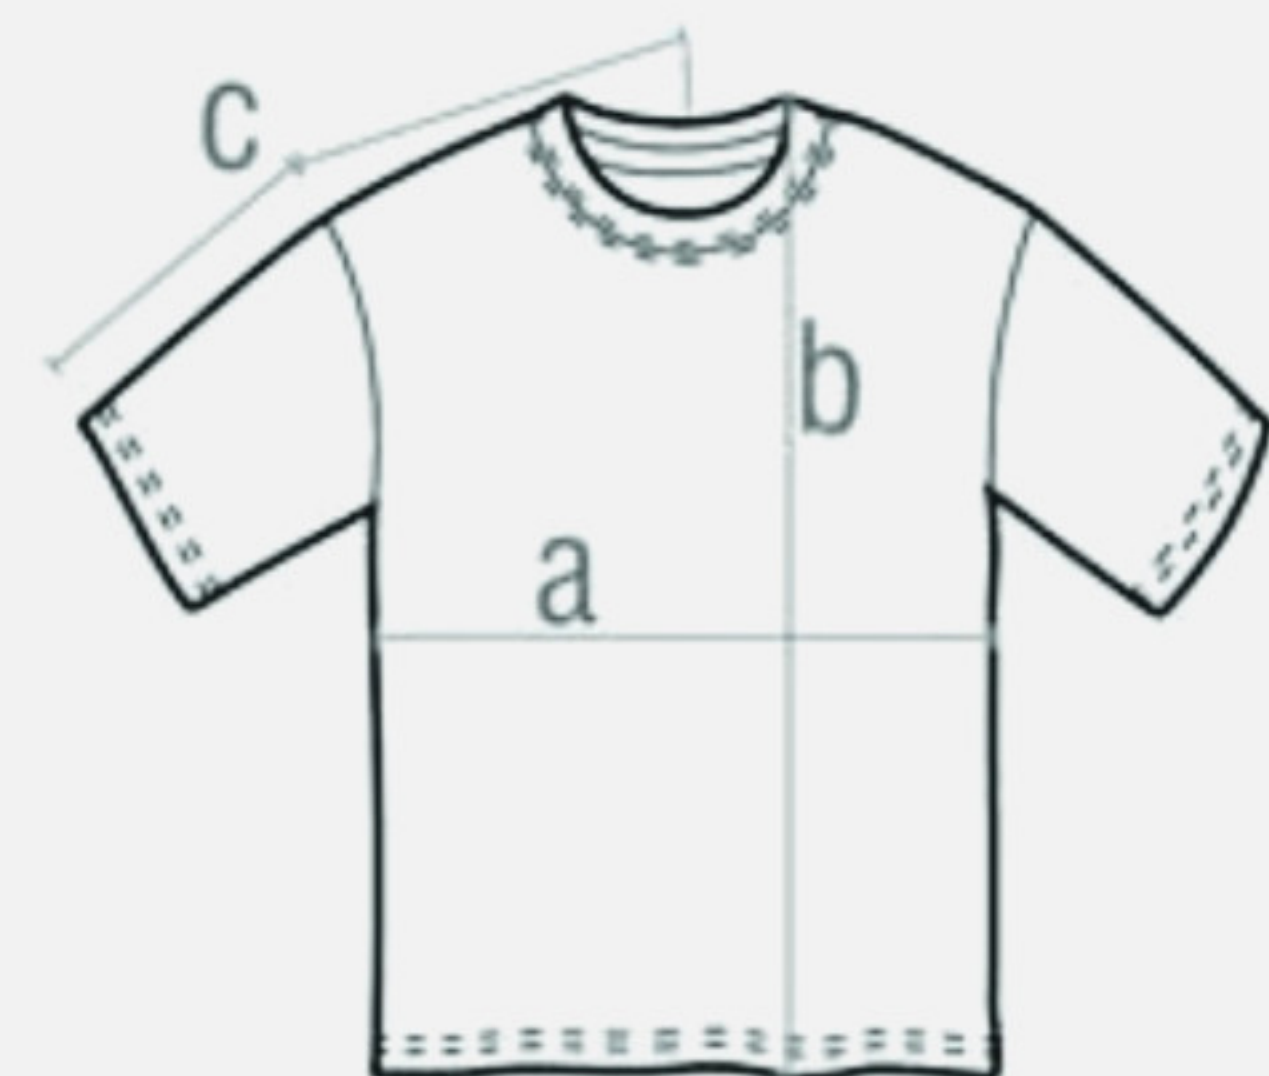

Gildan® Ultra Cotton® Adult T-Shirt

	Width (a)		Length (b)		CB Sleeve (c)	
	(inches)	(cm)	(inches)	(cm)	(inches)	(cm)
S	18.1	46	27.6	70	16.5	42
M	20.1	51	28.3	72	18.1	46
L	22.0	56	29.5	75	19.7	50
XL	24.0	61	30.3	77	20.9	53
2XL	26.0	66	31.5	80	22.4	57
3XL	28.0	71	32.3	82	24	61

Gildan® Ultra Cotton® Youth T-Shirt

	Width (a)		Length (b)		CB Sleeve (c)	
	(inches)	(cm)	(inches)	(cm)	(inches)	(cm)
YXS	15.4	39	18.9	48	13.4	34
YS	16.9	43	20.3	53	15.0	38
YM	18.1	46	22.4	57	16.1	41
YL	18.9	48	24.4	62	16.9	43
YXL	20.1	51	26.0	66	18.1	46