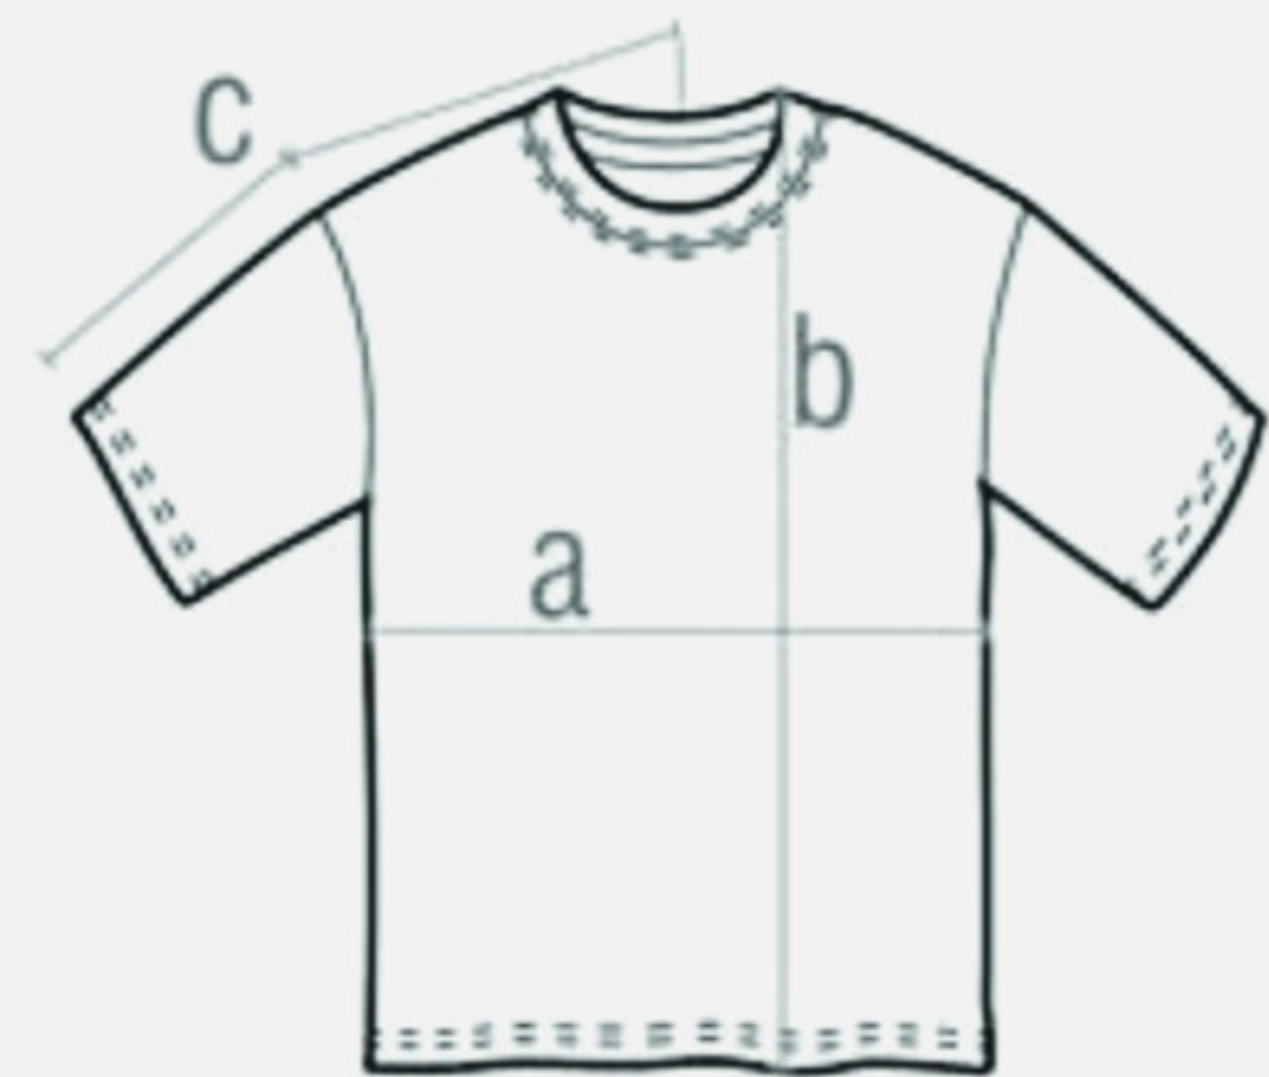

Gildan® Ultra Cotton® Adult T-Shirt

	Width (a)		Length (b)		CB Sleeve (c)	
	(inches)	(cm)	(inches)	(cm)	(inches)	(cm)
S	18.1	46	27.6	70	16.5	42
M	20.1	51	28.3	72	18.1	46
L	22.0	56	29.5	75	19.7	50
XL	24.0	61	30.3	77	20.9	53
2XL	26.0	66	31.5	80	22.4	57
3XL	28.0	71	32.3	82	24	61

Gildan® Ultra Cotton® Youth T-Shirt

	Width (a)		Length (b)		CB Sleeve (c)	
	(inches)	(cm)	(inches)	(cm)	(inches)	(cm)
YXS	15.4	39	18.9	48	13.4	34
YS	16.9	43	20.3	53	15.0	38
YM	18.1	46	22.4	57	16.1	41
YL	18.9	48	24.4	62	16.9	43
YXL	20.1	51	26.0	66	18.1	46